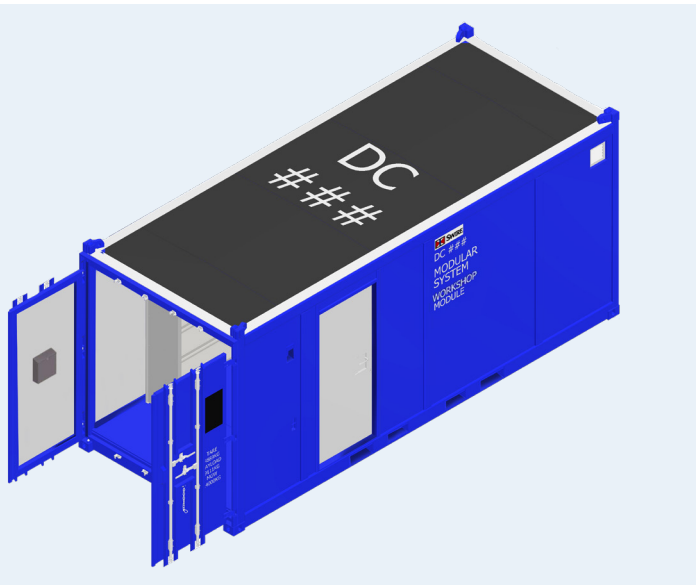

Offshore Workshop Modules

Swire Energy Services Modular System units are designed to optimise workspace efficiency and provide a safe working environment in the most hazardous conditions.

We provide unrivalled offshore workspace solutions for purchase that can be adapted to meet your requirements.

Includes:

- Shelves, non-insulated, workbench with drawers and vice, fire extinguisher, EX lighting and heating, PAGA, power supply: 230V 50/60Hz, 16 amp, single phase (1Ph)

Optional:

- Insulated, air conditioning, F&G panel (Type L), fan (Type E&L), fire detector (Type L), gas detector (Type L), hook-up cables, IMO SOLAS II-2 Regulation 9 - Class A-0 fire rating