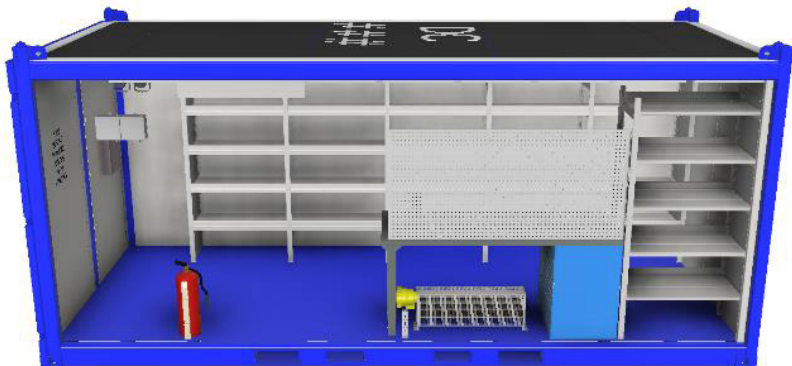

Offshore Workshop Modules

Dimensions and Weights

Container Type	Length	Width	Height	Tare	Payload	MGW
Workshop 10 ft	2,991mm	2,438mm	3,000mm	2,766kg	7,234kg	10,000kg
Workshop 12 ft	3,658mm	2,438mm	3,000mm	3,425kg	8,575kg	12,000kg
Workshop 14 ft	4,267mm	2,438mm	3,000mm	3,999kg	10,001kg	14,000kg
Workshop 16 ft	4,880mm	2,550mm	3,000mm	4,870kg	9,130kg	14,000kg
Workshop 20 ft	6,058mm	2,438mm	3,000mm	5,743kg	8,257kg	14,000kg

Please contact a member of our team to find out more about the availability of this product in your region.

UK

Tel: +44 1224 872707
Email: UK@swirees.com

MENA

Tel: +971 52 488 8831
Email: uae@swirees.com

Brazil

Tel: +55 22 3737 1050
Email: brazil@swirees.com

Norway

Tel: +47 516 53 800
Email: Norway@swirees.com

North America, Mexico and Caribbean

Tel: +1 281 210 5598
Email: USA@swirees.com

APAC

Tel: + 603 2771 6500
Email: malaysia@swirees.com

Nigeria and Rest-of-Africa

Tel: +234 8086633065
Email: africa@swirees.com

Angola

Tel: +244 937943824
Email: angola@swirees.com