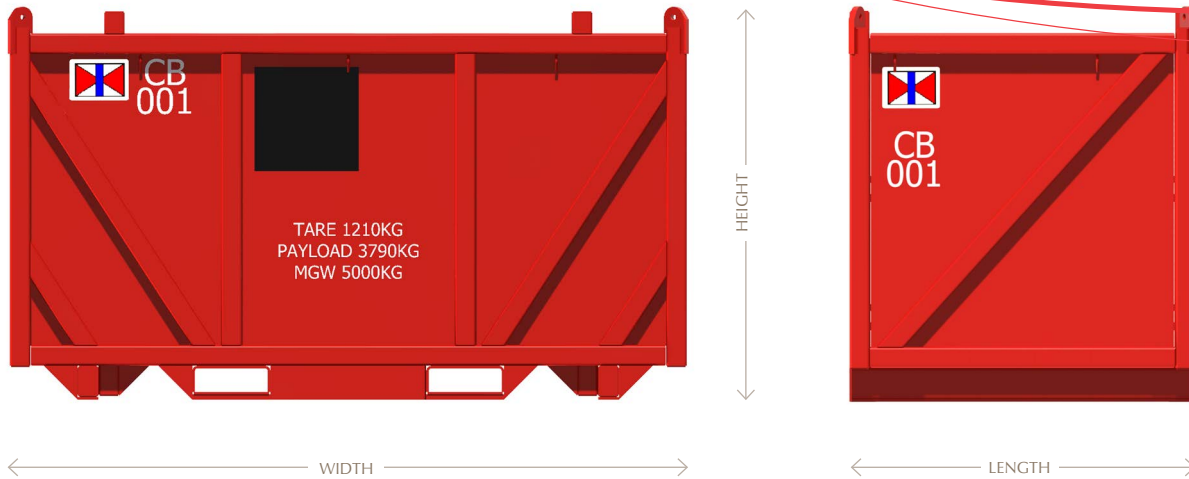

CB Mini Basket

Dimensions and Weights

CONTAINER TYPE	Length (mm)	Width (mm)	Height (mm)	I/S Length (mm)	I/S Width (mm)	I/S Height (mm)	Tare (kg)	Pay load (kg)	MGW (kg)
CB Mini Basket	2,606	1,368	1,513	2,438	1,200	1,200	1,440	3,560	5,000