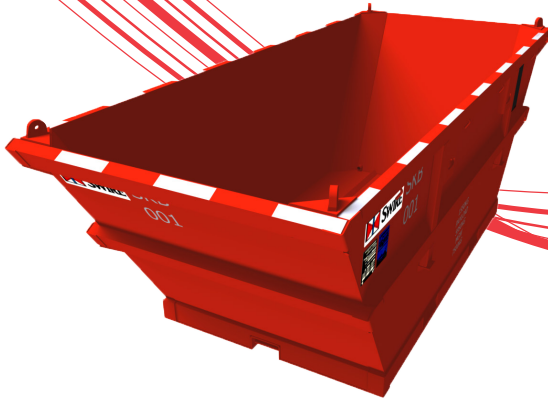

# Misc Skips

## Dimensions and Weights

CONTAINER TYPE	SKB	SKC	SKD	SKE	SKN
DIMENSIONS					
Length	4,360mm	3,530mm	1,200mm	2,730mm	TBC
Width	1,892mm	1,203mm	1,200mm	1,900mm	TBC
Height	1,633mm	1,298mm	1,181mm	2,170mm	TBC
WEIGHT					
Tare	1,720kg	1,000kg	355kg	5,420kg	TBC
Payload	5,780kg	4,000kg	2,645kg	2,080kg	TBC
MGW	7,500kg	5,000kg	3,000kg	7,500kg	TBC