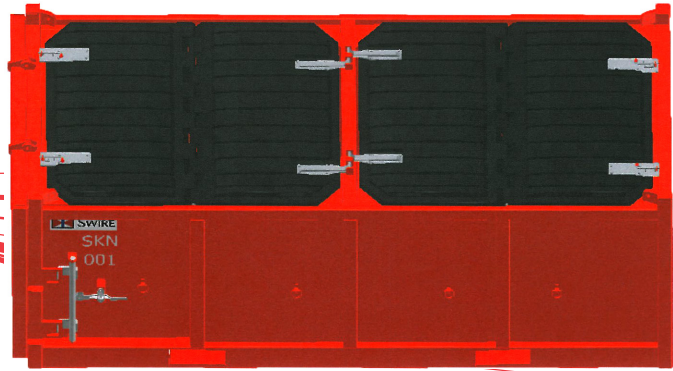

## Dimensions and Weights

CONTAINER TYPE	SKB	SKC	SKD	SKE	SKN
DIMENSIONS					
Length	4,360mm	3,530mm	1,200mm	2,730mm	TBC
Width	1,892mm	1,203mm	1,200mm	1,900mm	TBC
Height	1,633mm	1,298mm	1,181mm	2,170mm	TBC
WEIGHT					
Tare	1,720kg	1,000kg	355kg	5,420kg	TBC
Payload	5,780kg	4,000kg	2,645kg	2,080kg	TBC
MGW	7,500kg	5,000kg	3,000kg	7,500kg	TBC